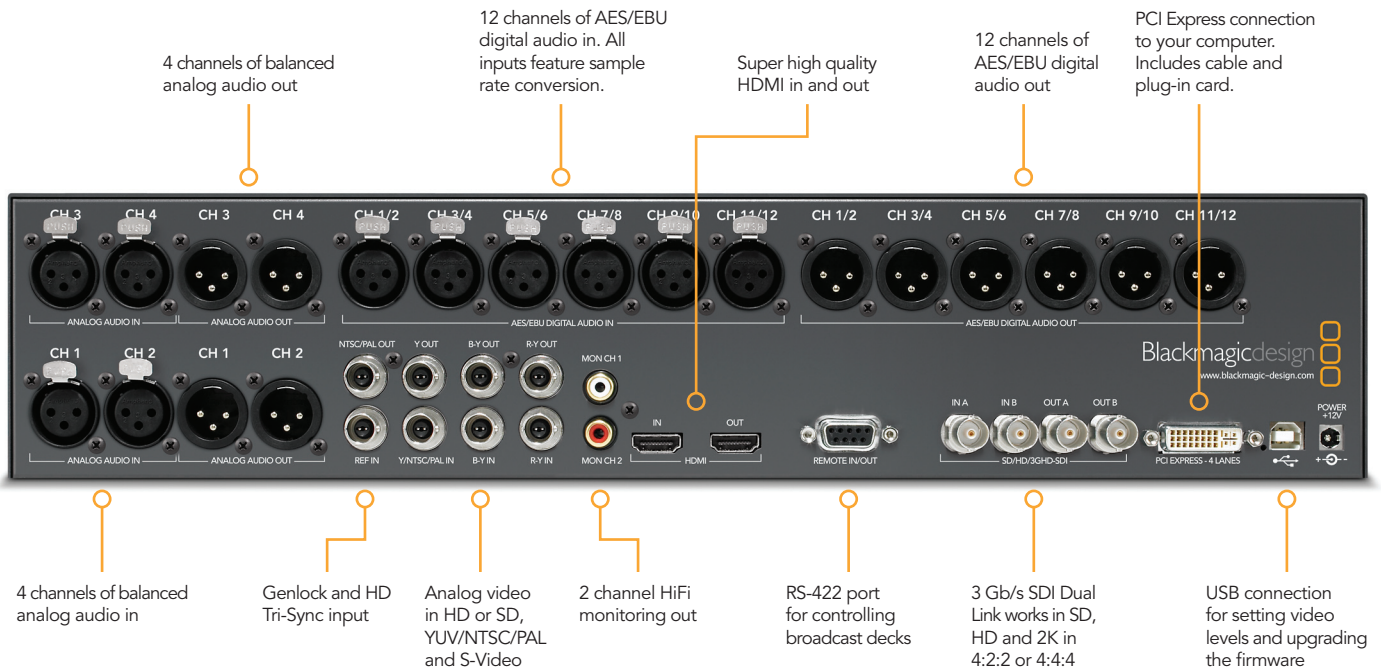

Multibridge Eclipse

Features

- SDI, HDMI and Y,B-Y,R-Y inputs and outputs for capture and playback for all types of video devices.
- 4 channels of pro analog audio and 12 channels AES/EBU audio inputs and outputs for multichannel capture and playback when used with large post production systems.
- Real time effects support in Apple Final Cut Pro™ and Adobe Premiere Pro™
- 3 Gb/s SDI connections for real time 2K capture and playback or 4:4:4 RGB via a single SDI connection.
- Uncompressed and compressed capture and playback. Edit in ProRes™(Mac), DV, JPEG and playback in HDV.
- Video Desktop for video output from non video software. Real time RAM preview in After Effects™, Motion™, Fusion™ and Combustion™
- Supports: 2K 2048 x 1556 at 23.98 and 24fps, 1080 lines at 23.98PsF, 24PsF, 50i, 59.94i, 60i, 720 lines at 50p, 59.94p, 60p and VariCam. NTSC, PAL and S-Video.
- SDI compliant with SMPTE 292M, SMPTE 372M, SMPTE 259M, SMPTE 296M and ITU-R BT.656.
- Blackmagic Deck Control included - complete solution for automated capture and playback of media to broadcast tape decks using serial control.
- Product features are different between platforms and software updates. Uncompressed video requires fast host system and bus performance. Please check www.blackmagic-design.com for exact product features and minimum host system requirements before purchase.

World's Highest Quality

Multibridge Eclipse is the first solution to include 3 Gb/s SDI allowing native 2K editing, while retaining full compatibility with HD-SDI and SD-SDI equipment. Multibridge Eclipse features incredible quality Dual Link 4:4:4 SDI and Single Link 4:2:2/4:4:4 SDI in 8 and 10 bit. Elegantly styled front panel status indicators and 32 independent audio level meters provide feedback for mission critical broadcast environments.

Enhanced Audio Connectivity

Multibridge Eclipse features a massive 12 individual channels of AES/EBU digital audio in and out using industry standard XLR connections with sample rate conversion on each input. Multibridge Eclipse also includes 4 channels of XLR professional analog audio in and out and 2 channels out for HiFi monitoring.

High Speed PCI Express Connection

Only Multibridge Eclipse's super fast 10 Gb/s connection plugs directly into the computer's motherboard. Unlike FireWire, PCI Express doesn't suffer latency or require any video compression, so you get a fluid editing experience at the highest video quality. Includes PCI Express cable and 4 lane plug-in card.

Microsoft Windows or Apple Mac OS X

Use your favorite video software such as Final Cut Pro™, Premiere Pro™, After Effects™, Photoshop™, Combustion™, Fusion™ and many more. Multibridge Eclipse works in Microsoft Windows XP™, Windows Vista™ and Mac OS X™ systems with drivers included for both platforms. Instantly switch between 2K, 1080 HD, 720 HD, NTSC and PAL for worldwide compatibility.