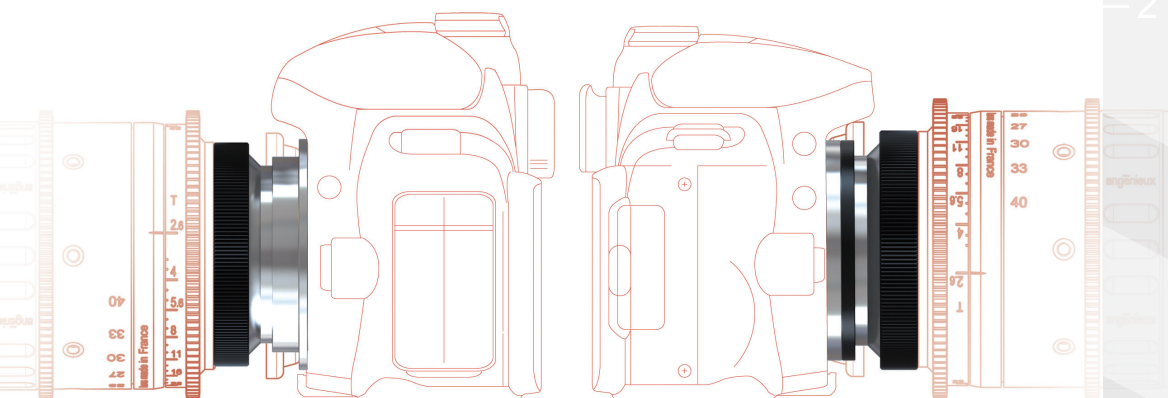

Zoom lenses On DSLR cameras

technical specifications

	Canon APS-C format	Nikon APS-C format
	EOS 7D	D 3000 /3100
	EOS 1D MK IV	D 300
	(...)	D 7000 (...)
Optimo 15-40	yes	yes
Optimo 28-76	yes	yes
Optimo 45-120	yes	yes
Optimo 17-80	no	no
Optimo 24-290	yes	-

Designed to replace the PL mount, Angenieux designed Canon EF and Nikon F mounts allow the Optimo 15-40, 28-76, 45-120 and 24-290 to be used on DSLR cameras APS-C format. This is an easy solution to mount an Optimo film lens onto a DSLR camera. The lens can be attached to the camera with a precise flange to image plane alignment. This precise fit lets the user take advantage of the entire optical capacity of the lens.

Thales Angenieux in the USA
40G Commerce Way
Totowa NJ 07512 - USA
Phone: 1 973 812 3858
Fax: 1 973 812 9049
angenieux@tccus.com

Thales Angenieux Headquarters
Boulevard Ravel de Malval
42570 Saint-Héand - FRANCE
Phone: +33 (0)4 77 90 78 00
Fax: +33 (0)4 77 90 78 03
angenieux@fr.thalesgroup.com

Thales Angenieux in ASIA
10C Jalan Ampas #08-02
Ho Seng Lee Flatted Warehouse
Singapore 329513
Phone: +65 63 56 81 98
Fax: +65 62 50 60 85
angenieux@fr.thalesgroup.com

www.agenieux.com